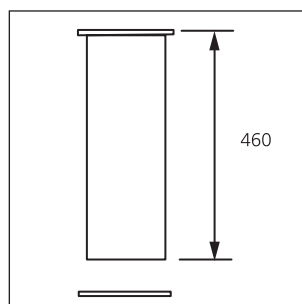

## Grain Duct Telescopic Duct

0.1m telescopic ducts, galvanised

0.1m telescopic ducts, galvanised

### Material

1.5mm galvanised steel

### Sizes

160 diameter

### Dimensional Specifications

D	L	A	L1	S	Weight 2 mm
	mm	mm	mm	mm	kg
160	500	65	435	2	3.8