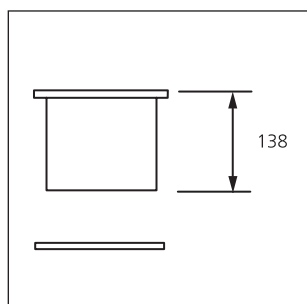

Grain Duct Telescopic Duct

0.1m telescopic ducts, galvanised