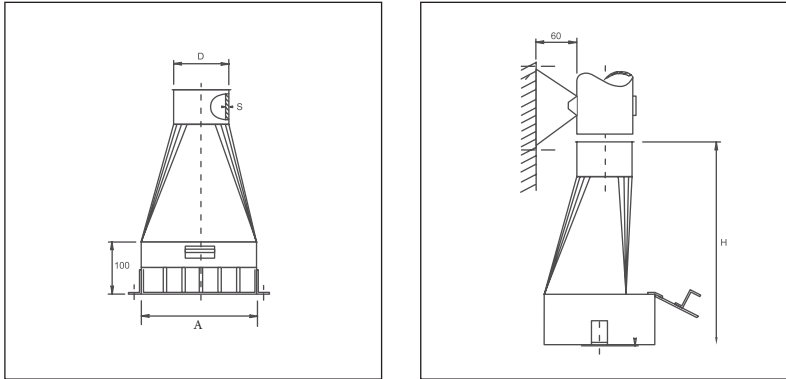

## Floor Sweeps

Code FS

### Material

0.9mm galvanised steel  
Supplied with grill

### Sizes

Available in 100mm, 125mm and 150mm

## Dimensional Specifications

Product Code	Width	Inside diameter	Housing thickness	Overall Height	Weight kg
	A mm	D mm	S mm	H mm	
FHS100	220	100	0.9	390	3.6
FHS125	220	125	0.9	390	3.8
FHS150	285	150	0.9	390	4.0